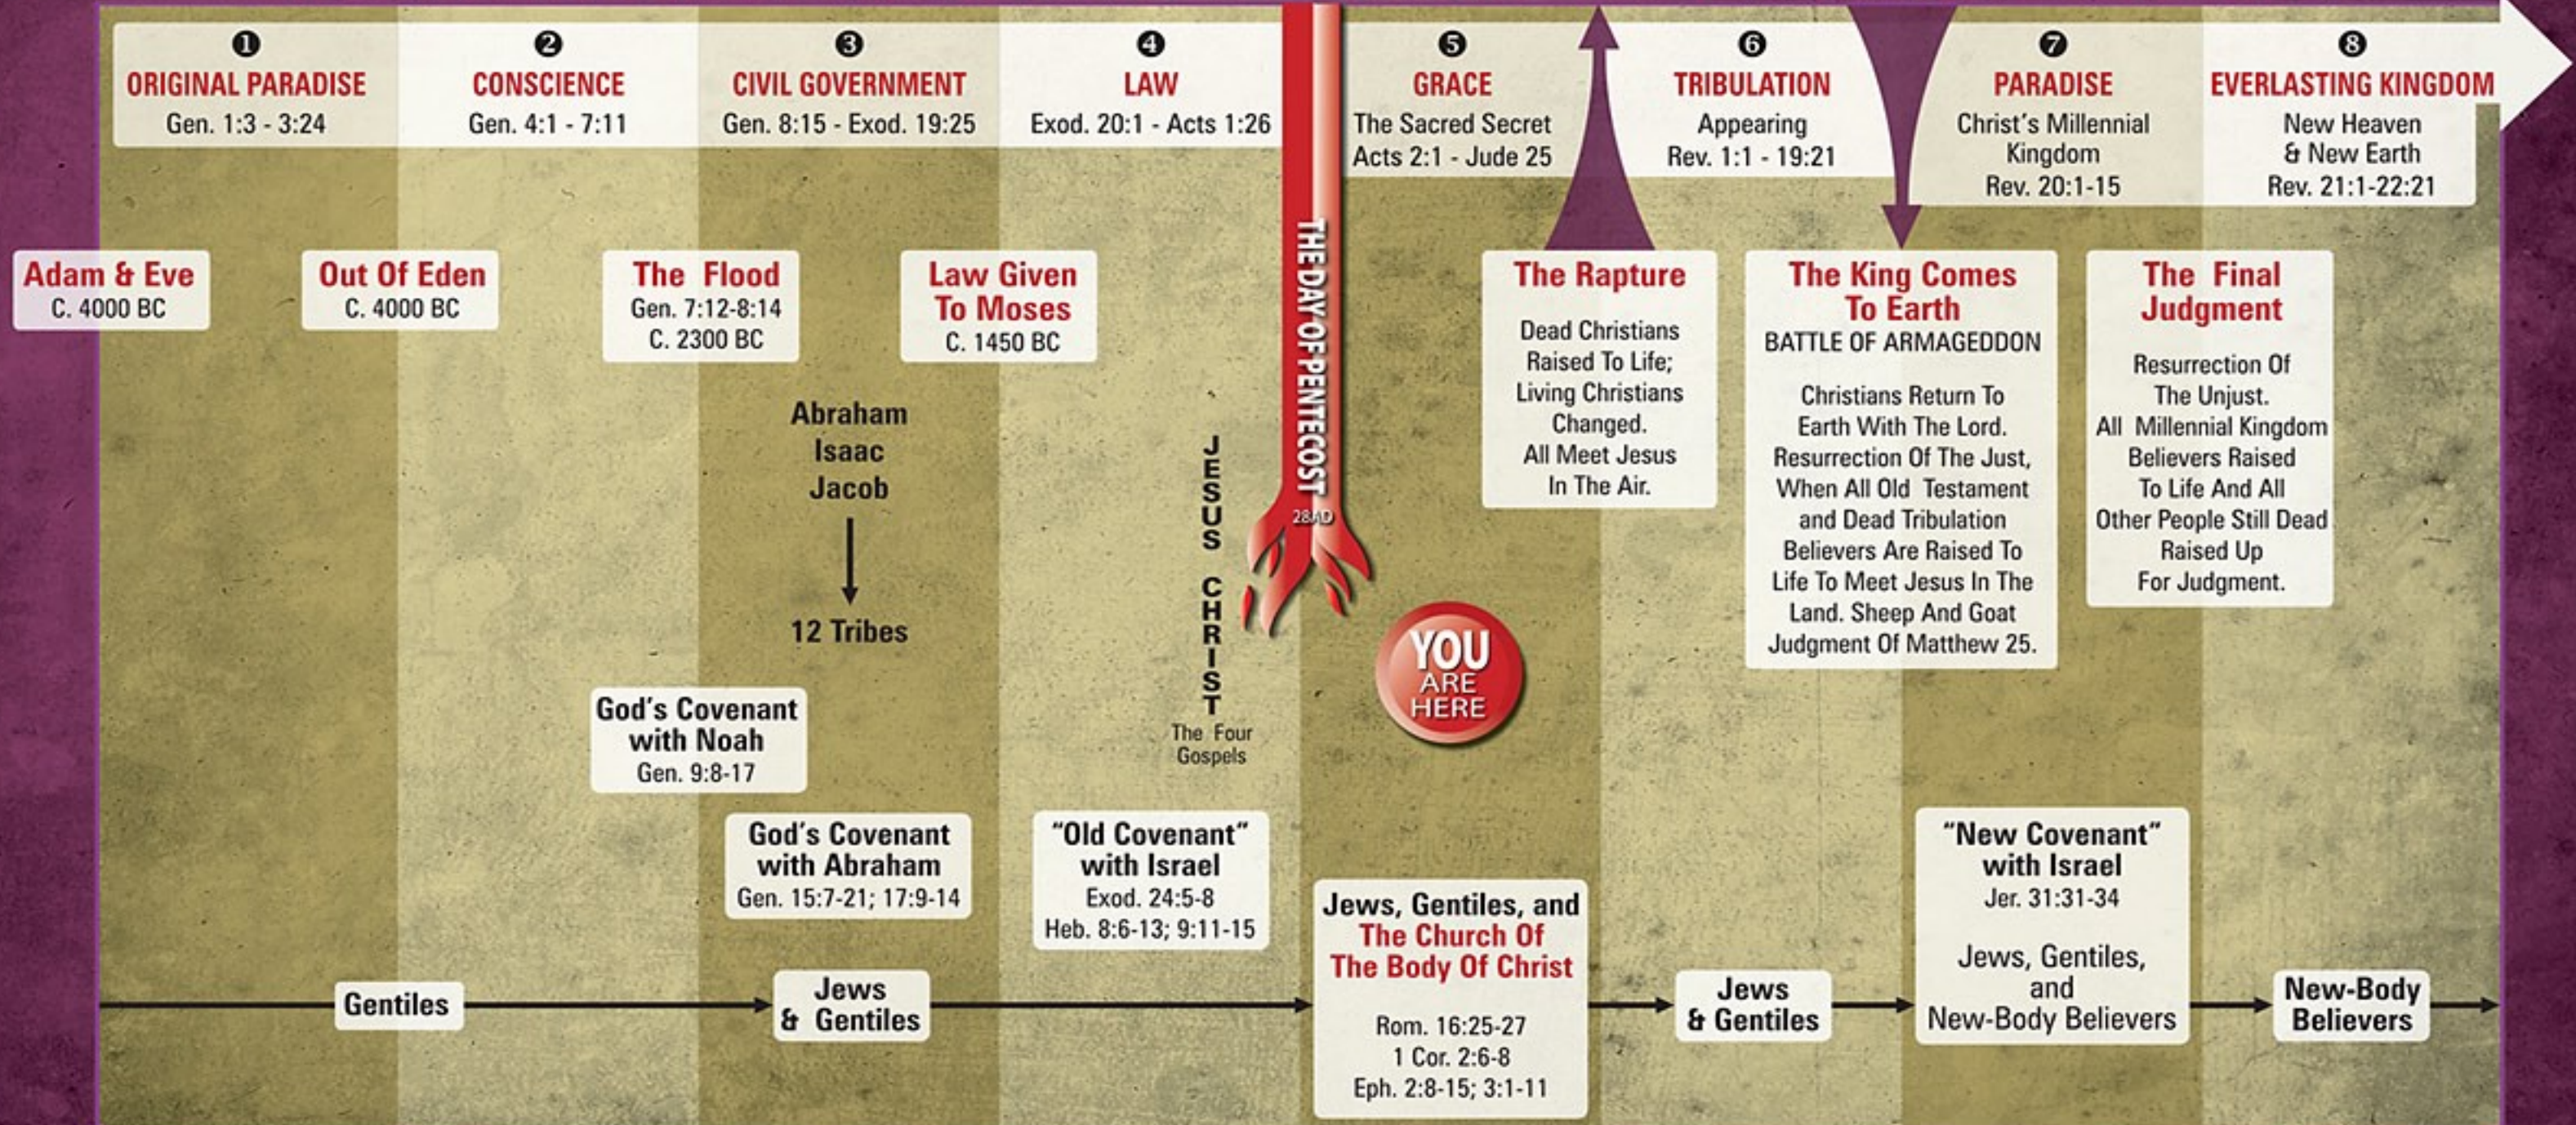

THE ADMINISTRATIONS IN SCRIPTURE

TIME = THE AGES